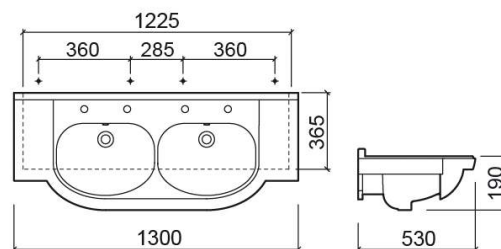

Valência basin - White

Discontinued

Ref. 108790004

EAN Code. 5604815094879

Description

Discontinued product - available until permanent stock rupture.

Technical Information

Length: 1300 mm

Width: 530 mm

Height: 190 mm

Weight: 37.90 kg

Collection: [Valência](#)

Product type: Basins

Style: Traditional

Product Format: Rectangular

Material: Ceramic

Installation type: Semi-recessed

Features

- With 2 tap holes
- With overflow ring
- With overflow
- Fixing kit included