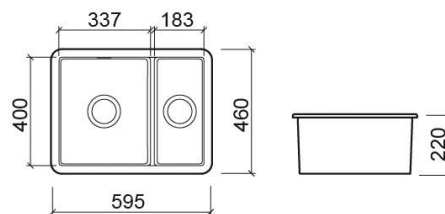

Valet 1 and ½ bowl kitchen sink with waste - White

Ref. 737000V

EAN Code. 5604815327588

Technical Information

Length: 595 mm

Width: 400 mm

Height: 220 mm

Weight: 25.12 kg

Collection: Valet

Product type: Kitchen sinks

Style: Contemporary

Product Format: Rectangular

Material: Ceramic

Installation type: Undermount; Inset

Features

- With overflow
- Fixing kit not included
- Trap not included
- Waste included