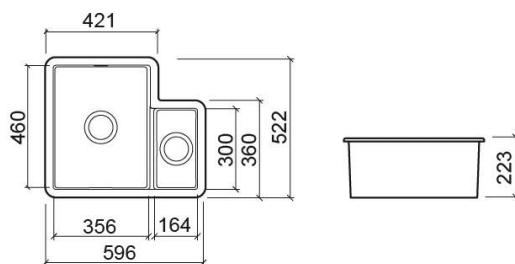

Ref. 736000V

EAN Code. 5604815327595

Technical Information

Length: 596 mm

Width: 522 mm

Height: 223 mm

Weight: 25.92 kg

Collection: Valet

Product type: Kitchen sinks

Style: Contemporary

Product Format: Rectangular

Material: Ceramic

Installation type: Undermount; Inset

Features

- With overflow
- Fixing kit not included
- Trap not included
- Waste included