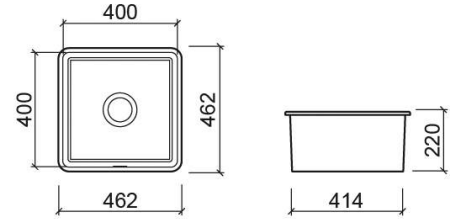

Valet 1-bowl kitchen sink with waste - White

Ref. 734000V

EAN Code. 5604815328141

Technical Information

Length: 462 mm

Width: 462 mm

Height: 220 mm

Weight: 18.04 kg

Variations

Matte white

462x462x220 mm

Ref. 734060V

EAN Code. 5604815328141

Weight: 18.04 kg

Matte black

462x462x220 mm

Technical Drawings

734000V DT (PDF) ,

Installation Dimensions

734000V CI (PDF) ,