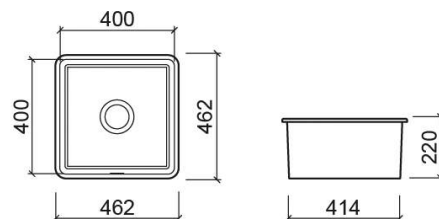

Valet 1-bowl kitchen sink with waste - White

Ref. 734000V

EAN Code. 5604815328141

Technical Information

Length: 462 mm

Width: 462 mm

Height: 220 mm

Weight: 18.04 kg

Collection: Valet

Product type: Kitchen sinks

Style: Contemporary

Product Format: Square

Material: Ceramic

Installation type: Undermount; Inset

Features

- With overflow
- Fixing kit not included
- Trap not included
- Waste included

Variations

Matte white

462x462x220 mm

Ref. 734060V

EAN Code. 5604815328141

Weight: 18.04 kg

Matte black

462x462x220 mm