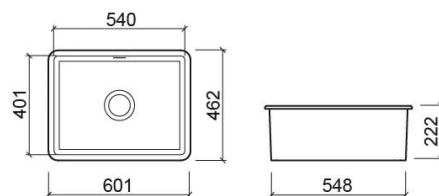

Valet 60x46cm 1-bowl kitchen sink with waste - White

Ref. 735000V

EAN Code. 5604815328134

Technical Information

Length: 601 mm

Width: 462 mm

Height: 222 mm

Weight: 22.34 kg

Variations

Matte white

601x462x222 mm

Ref. 735060V

EAN Code. 5604815328134

Weight: 22.34 kg

Matte black

601x462x222 mm