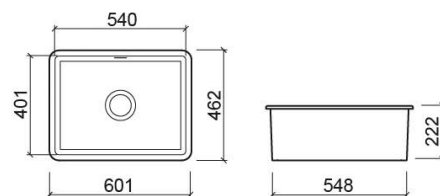

Valet 60x46cm 1-bowl kitchen sink with waste - White

Ref. 735000V

EAN Code. 5604815328134

Technical Information

Length: 601 mm

Width: 462 mm

Height: 222 mm

Weight: 22.34 kg

Collection: Valet

Product type: Kitchen sinks

Style: Contemporary

Product Format: Rectangular

Material: Ceramic

Installation type: Undermount; Inset

Features

- With overflow
- Fixing kit not included
- Trap not included
- Waste included

Variations

Matte white

601x462x222 mm

Ref. 735060V

EAN Code. 5604815328134

Weight: 22.34 kg

Matte black

601x462x222 mm

Technical Drawings

[7350V DT \(PDF\)](#) ,

Installation Dimensions

[7350V CI \(PDF\)](#) ,