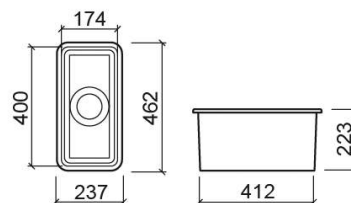

Valet ½-bowl kitchen sink with waste - White

Ref. 733000V

EAN Code. 5604815328127

Technical Information

Length: 462 mm

Width: 237 mm

Height: 223 mm

Weight: 11.24 kg

Collection: Valet

Product type: Kitchen sinks

Style: Contemporary

Product Format: Rectangular

Material: Ceramic

Installation type: Undermount; Inset

Features

- With overflow
- Fixing kit not included
- Trap not included
- Waste included