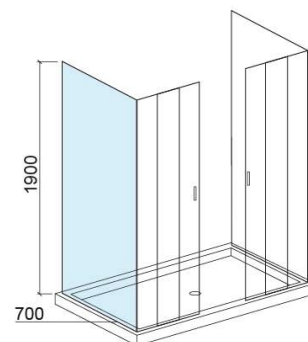

Versus side shower panel - Transparent and White

Ref. 8931010000

EAN Code. 5604815438154

Description

Versus side panel 90cm

Technical Information

Length: 710 mm

Width: 25 mm

Height: 1900 mm

Weight: 17 kg

Collection: Versus

Product type: Shower enclosures

Style: Contemporary

Product Format: Rectangular

Material: Aluminium; 4mm tempered glass

Installation type: Shower enclosure

Features

- With adjustable profiles - 0 to 20mm
- Fixing kit included
- Reversible panel
- Silicone seals included

Variations

Transparent and White

760x25x1900 mm

Ref. 8931110000

EAN Code. 5604815438161

Weight: 17.94 kg

Transparent and White

810x25x1900 mm

Ref. 8931210000

EAN Code. 5604815438192

Weight: 19 kg

Transparent and White

910x25x1900 mm

Ref. 8931310000