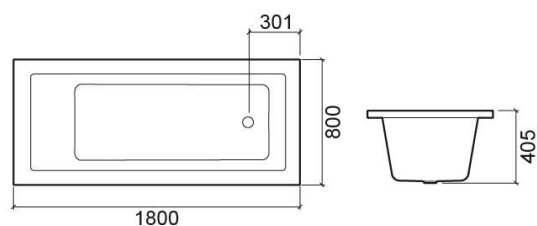

Vértice bath with TOP whirlpool system, left - White and Chrome

Ref. 8461021100

EAN Code. 5604815437423

Description

Vértice 180x80cm bath

Technical Information

Length: 1800 mm

Width: 800 mm

Height: 405 mm

Collection: Vértice

Product type: Baths

Style: Contemporary

Product Format: Rectangular

Material: Acrylic

Installation type: Standard

Features

- With TOP whirlpool system
- Pump position - left
- Waste included

Variations

White and Chrome
1900x900x405 mm

Ref. 8462021100
EAN Code. 5604815437683

Downloads

Cleaning Manuals

Cleaning Manual (PDF) ,

Assembly Instructions