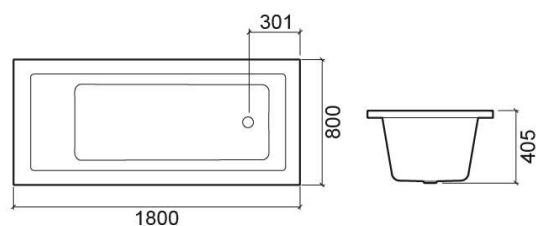

# Vértice bath with TOP whirlpool system, left - White and Chrome

Ref. 8461021100

EAN Code. 5604815437423

## Description

Vértice 190x90cm bath

## Technical Information

Length: 1800 mm

Width: 800 mm

Height: 405 mm

Collection: Vértice

Product type: Baths

Style: Contemporary

Product Format: Rectangular

## Features

- With TOP whirlpool system
- Pump position - left
- Waste included

Variations

---

White and Chrome  
1900x900x405 mm

Ref. 8462021100

EAN Code. 5604815437683