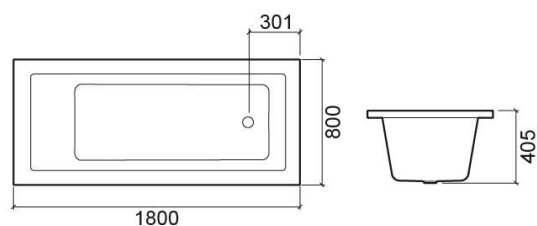

# Vértice bath with TOP whirlpool system, right - White and Chrome

Ref. 8461011100

EAN Code. 5604815437416

## Description

Vértice 190x90cm bath

## Technical Information

Length: 1800 mm

Width: 800 mm

Height: 405 mm

Weight: 63 kg

Collection: Vértice

Product type: Baths

Style: Contemporary

## Features

- With TOP whirlpool system
- Pump position - right
- Waste included

Variations

---

White and Chrome  
1900x900x405 mm

Ref. 8462011100

EAN Code. 5604815437713

Weight: 63 kg