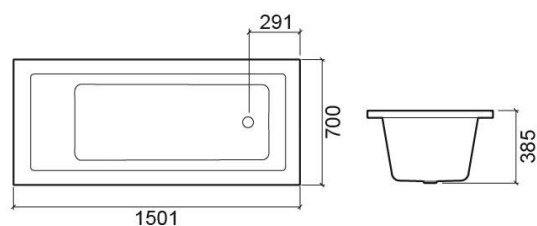

Vértice bath with X90 whirlpool system, right - White

Ref. 8275010000

EAN Code. 5604815442922

Description

Vértice 190x90cm bath

Technical Information

Length: 1501 mm

Width: 700 mm

Height: 385 mm

Weight: 43.9 kg

Collection: [Vértice](#)

Product type: Baths

Style: Contemporary

Product Format: Rectangular

Material: Acrylic

Installation type: Standard

Features

- With X90 whirlpool system
- Pump position - right
- Waste included

Variations

White
1600x700x405 mm

Ref. 8256010000
EAN Code. 5604815436846
Weight: 43.9 kg

White
1600x750x405 mm

Ref. 8257010000
EAN Code. 5604815437843
Weight: 54 kg

White
1900x900x405 mm

Ref. 8262010000
EAN Code. 5604815437881
Weight: 58.5 kg

White
1800x800x405 mm

Ref. 8261010000
EAN Code. 5604815436891
Weight: 43.9 kg

White and Chrome
1501x700x385 mm

Ref. 8275011100
EAN Code. 5604815442939
Weight: 43.9 kg