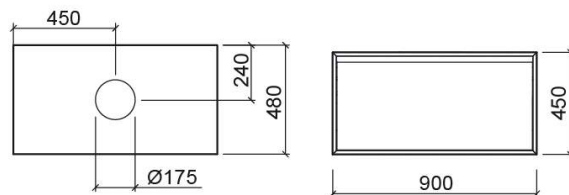

View vanity unit for basin w/o tap hole - White

Ref. 6302000

EAN Code. 5604815916515

Technical Information

Length: 900 mm

Width: 480 mm

Height: 450 mm

Weight: 35.5 kg

Collection: [View](#)

Product type: Vanity units

Style: Contemporary

Product Format: Rectangular

Material: Drawer Interior - melamine-faced
chipboard; Vanity unit - MDF

Bowl position: Centre

Installation type: Wall hung

Walnut

900x480x450 mm

Ref. 6302087

EAN Code. 5604815916515

Weight: 35.5 kg

Downloads

Cleaning Manuals

Cleaning Manual (PDF) ,