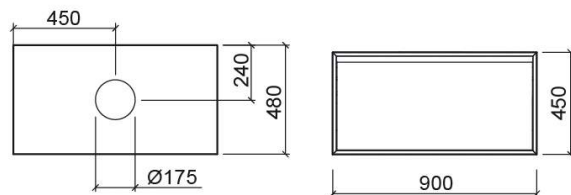

View vanity unit for basin w/o tap hole - White

Ref. 6302000

EAN Code. 5604815916515

Technical Information

Length: 900 mm

Width: 480 mm

Height: 450 mm

Weight: 35.5 kg

Collection: [View](#)

Product type: Vanity units

Style: Contemporary

Product Format: Rectangular

Material: Drawer Interior - melamine-faced
chipboard; Vanity unit - MDF

Bowl position: Centre

Installation type: Wall hung

Walnut

900x480x450 mm

Ref. 6302087

EAN Code. 5604815916515

Weight: 35.5 kg

Downloads

Cleaning Manuals

Cleaning Manual (PDF) ,