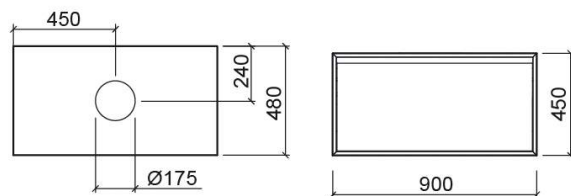

View vanity unit with lighting for basin w/o tap hole - White

Ref. 6302800

EAN Code. 5604815916539

Technical Information

Length: 900 mm

Width: 480 mm

Height: 450 mm

Weight: 36 kg

Collection: [View](#)

Product type: Vanity units

Style: Contemporary

Product Format: Rectangular

Material: Drawer Interior - melamine-faced chipboard; Vanity unit - MDF

Bowl position: Centre

Installation type: Wall hung

Features

- With drawer with Smooove closing system
- With inner drawer with removable organiser and LED lighting
- With built-in handle
- Compatible with countertop basins and concealed taps
- Ingress protection rating - IP65
- Fixing kit included
- Power - 12V/9.6W
- Colour temperature - 6400K

Variations

Walnut

900x480x450 mm

Ref. 6302887

EAN Code. 5604815916539

Weight: 36 kg

Downloads

Cleaning Manuals