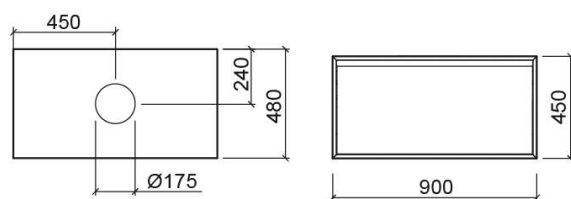

View vanity unit with lighting for basin w/o tap hole - White

Ref. 6302800

EAN Code. 5604815916539

Technical Information

Length: 900 mm

Width: 480 mm

Height: 450 mm

Weight: 36 kg

Collection: [View](#)

Product type: Vanity units

Style: Contemporary

Product Format: Rectangular

Material: Drawer Interior - melamine-faced chipboard; Vanity unit - MDF

Bowl position: Centre

Installation type: Wall hung

Features

- With drawer with Smooove closing system
- With inner drawer with removable organiser and LED lighting
- With built-in handle
- Compatible with countertop basins and concealed taps
- Ingress protection rating - IP65
- Fixing kit included
- Power - 12V/9.6W
- Colour temperature - 6400K

Variations

Walnut

900x480x450 mm

Ref. 6302887

EAN Code. 5604815916539

Weight: 36 kg

Downloads

Cleaning Manuals