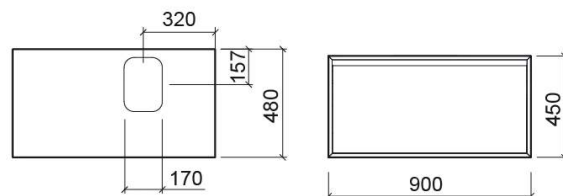

# View vanity unit with lighting for basin with tap hole - White

Ref. 6303800

EAN Code. 5604815916621

## Technical Information

Length: 900 mm

Width: 480 mm

Height: 450 mm

Weight: 36 kg

Collection: [View](#)

Product type: Vanity units

Style: Contemporary

Product Format: Rectangular

Material: Drawer Interior - melamine-faced chipboard; Vanity unit - MDF

Bowl position: Right

Installation type: Wall hung

Variations

---

Walnut

900x480x450 mm

Ref. 6303887

EAN Code. 5604815916638

Weight: 36 kg