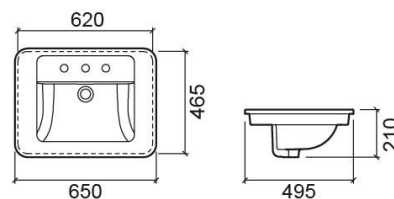

Vintage 65 basin with 3 tap holes - White

Ref. 117361004

EAN Code. 5604815118162

Technical Information

Length: 650 mm

Width: 495 mm

Height: 210 mm

Weight: 16.9 kg

Collection: [Vintage](#)

Product type: Basins

Style: Traditional

Product Format: Rectangular

Material: Ceramic

Installation type: Inset

Features

- With 3 tap holes
- With overflow
- Without embellishing ring