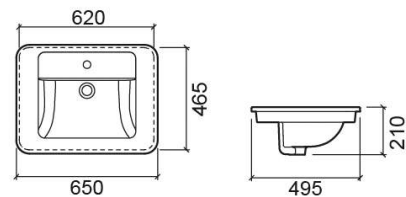

Vintage 65 basin - White

Ref. 117360004

EAN Code. 5604815110234

Technical Information

Length: 650 mm

Width: 495 mm

Height: 210 mm

Weight: 19 kg

Collection: [Vintage](#)

Product type: Basins

Style: Traditional

Product Format: Rectangular

Material: Ceramic

Installation type: Inset

Features

- With tap hole
- With overflow
- Without embellishing ring