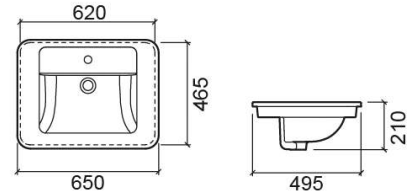

Vintage 65 basin - White

Ref. 117360004

EAN Code. 5604815110234

Technical Information

Length: 650 mm

Width: 495 mm

Height: 210 mm

Weight: 19 kg

Collection: [Vintage](#)

Product type: Basins

Style: Traditional

Product Format: Rectangular

Material: Vitreous China

Installation type: Inset

Features

- With tap hole
- With overflow
- Without embellishing ring