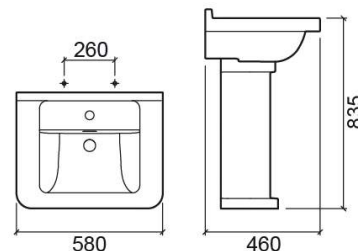

### Description

Vintage 78cm basin

### Technical Information

Length: 580 mm

Width: 460 mm

Height: 140 mm

Weight: 20.2 kg

Collection: [Vintage](#)

Product type: Basins

Style: Traditional

## Variations

---

White

690x525x165 mm

Ref. 117320004

EAN Code. 5604815110210

Weight: 27.8 kg

White

780x555x170 mm

Ref. 117330004

EAN Code. 5604815110227

Weight: 31.8 kg