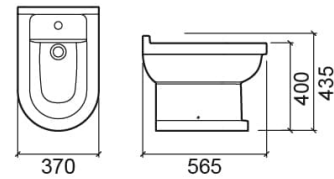

Vintage bidet - White

Ref. 117410004

EAN Code. 5604815110241

Technical Information

Length: 565 mm

Width: 370 mm

Height: 435 mm

Weight: 23.8 kg