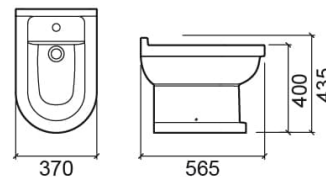

Vintage bidet - White

Ref. 117410004

EAN Code. 5604815110241

Technical Information

Length: 565 mm

Width: 370 mm

Height: 435 mm

Weight: 23.8 kg

Collection: [Vintage](#)

Product type: Bidets

Style: Traditional

Product Format: Oval

Material: Ceramic

Installation type: Floor

Features

- With tap hole
- Side fixings
- Fixing kit included