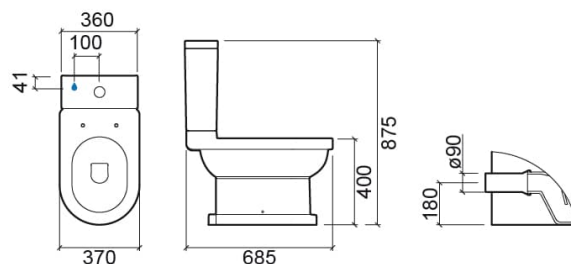

## Technical Information

Length: 685 mm

Width: 370 mm

Height: 440 mm

Weight: 30.7 kg

Collection: [Vintage](#)

Product type: Toilets

Style: Traditional

Product Format: Oval

Material: Ceramic

Installation type: Floor