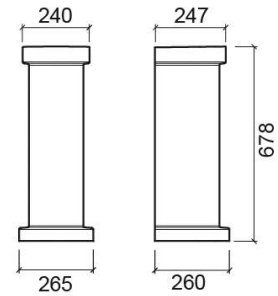

Vintage pedestal - White

Ref. 117200004

EAN Code. 5604815110197

Technical Information

Length: 265 mm

Width: 260 mm

Height: 678 mm

Weight: 15.10 kg