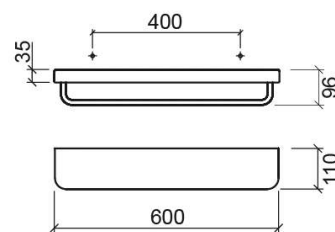

Vintage shelf with towel rail - White and Chrome

Ref. 4172600

EAN Code. 5604815806434

Description

Vintage 60cm shelf

Features

- Fixing through holes
- Fixing kit included

Technical Information

Length: 600 mm

Width: 110 mm

Height: 96 mm

Weight: 3.19 kg

Collection: [Vintage](#)

Product type: Accessories

Style: Traditional

Material: Ceramic; Brass

Installation type: Wall mounted

Variations

White and Chrome

350x110x96 mm

Ref. 4172400

EAN Code. 5604815806410

Weight: 1.5 kg

Downloads