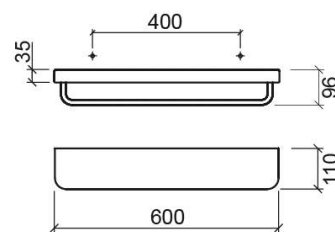

Vintage shelf with towel rail - White and Chrome

Ref. 4172600

EAN Code. 5604815806434

Description

Vintage 60cm shelf

Features

- Fixing through holes
- Fixing kit included

Technical Information

Length: 600 mm

Width: 110 mm

Height: 96 mm

Weight: 3.19 kg

Collection: [Vintage](#)

Product type: Accessories

Style: Traditional

Material: Vitreous China; Brass

Installation type: Wall mounted

Variations

White and Chrome

350x110x96 mm

Ref. 4172400

EAN Code. 5604815806410

Weight: 1.5 kg

Downloads