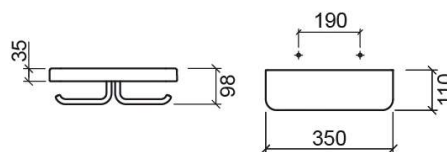

Vintage shelf with towel rail and toilet roll holder - White and Chrome

Ref. 4172300

EAN Code. 5604815806403

Technical Information

Length: 350 mm

Width: 110 mm

Height: 98 mm

Weight: 2.03 kg