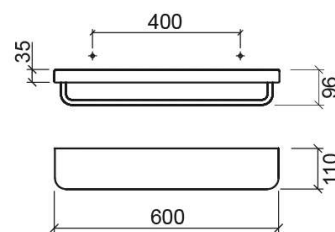

## Description

Vintage 35cm shelf

## Technical Information

Length: 600 mm

Width: 110 mm

Height: 96 mm

Weight: 3.19 kg

Collection: [Vintage](#)

Product type: Accessories

Style: Traditional

Material: Brass; Ceramic

Installation type: Wall mounted

Variations

---

White and Chrome

350x110x96 mm

Ref. 4172400

EAN Code. 5604815806410

Weight: 1.5 kg