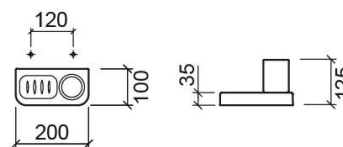

Vintage soap dish with cup holder - White

Ref. 4171300

EAN Code. 5604815806373

Technical Information

Length: 200 mm

Width: 100 mm

Height: 125 mm

Weight: 1.12 kg