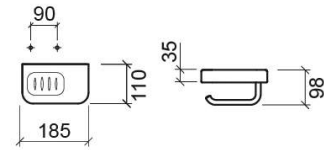

Vintage soap dish with towel rail - White and Chrome

Ref. 4172100

EAN Code. 5604815806397

Technical Information

Length: 185 mm

Width: 110 mm

Height: 98 mm

Weight: 1.15 kg