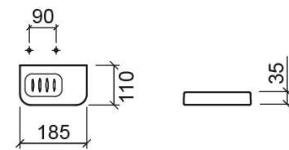

### Technical Information

Length: 185 mm

Width: 110 mm

Height: 35 mm

Weight: 0.96 kg

Collection: [Vintage](#)

Product type: Accessories

Style: Traditional