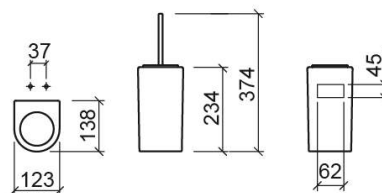

Vintage toilet brush holder - White and Chrome

Ref. 4171900

EAN Code. 5604815806380

Technical Information

Length: 123 mm

Width: 138 mm

Height: 374 mm

Weight: 3.10 kg