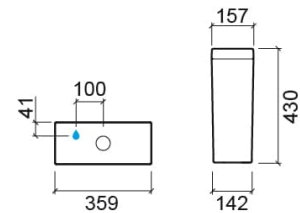

Vintage toilet cistern - White

Ref. 117111004LM

EAN Code. 5604815314588

Technical Information

Length: 359 mm

Width: 157 mm

Height: 142 mm

Weight: 10.40 kg