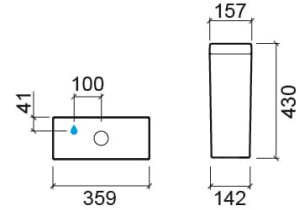

### Technical Information

Length: 359 mm

Width: 157 mm

Height: 142 mm

Weight: 10.40 kg

Collection: [Vintage](#)

Product type: Cisterns

Material: Ceramic