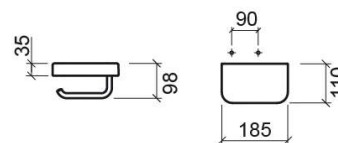

Vintage toilet roll holder - White and Chrome

Ref. 4171000

EAN Code. 5604815806359

Technical Information

Length: 185 mm

Width: 110 mm

Height: 98 mm

Weight: 1.15 kg