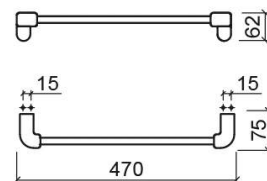

Vintage towel rail - White and Chrome

Ref. 4170600

EAN Code. 5604815806311

Description

Vintage 60cm towel rail

Features

- Fixing through holes
- Fixing kit included

Technical Information

Length: 470 mm

Width: 75 mm

Height: 62 mm

Weight: 0.58 kg

Collection: [Vintage](#)

Product type: Accessories

Style: Traditional

Material: Brass; Ceramic

Installation type: Wall mounted

Variations

White and Chrome

570x75x62 mm

Ref. 4170700

EAN Code. 5604815806328

Weight: 0.58 kg

White and Chrome

670x75x62 mm

Ref. 4170800

EAN Code. 5604815806335

Weight: 0.6 kg

Downloads

Cleaning Manuals

Cleaning Manual (PDF) ,

Technical Drawings