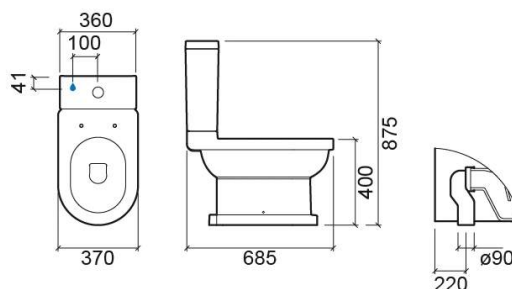

## Technical Information

Length: 685 mm

Width: 370 mm

Height: 440 mm

Weight: 30.7 kg

Collection: [Vintage](#)

Product type: Toilets

Style: Traditional

Product Format: Oval

Material: Ceramic

Installation type: Floor