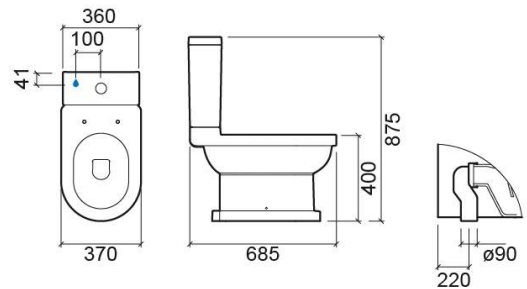

Vintage VO close coupled toilet - White

Ref. 117021004

EAN Code. 5604815110166

Technical Information

Length: 685 mm

Width: 370 mm

Height: 440 mm

Weight: 30.7 kg