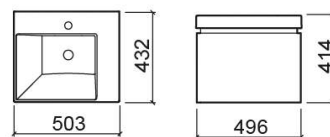

## Description

Vista 100cm vanity unit

## Technical Information

Length: 496 mm

Width: 432 mm

Height: 414 mm

Weight: 14 kg

Collection: [Vista](#)

Product type: Vanity units

Style: Contemporary

## Variations

---

White  
796x430x413 mm

Ref. 6082000  
EAN Code. 5604815911039  
Weight: 19 kg

White  
996x433x413 mm

Ref. 6082100  
EAN Code. 5604815911046  
Weight: 24 kg