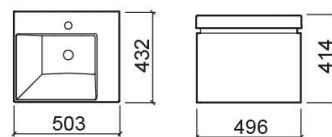

## Description

Vista 50cm vanity unit

## Technical Information

Length: 496 mm

Width: 432 mm

Height: 414 mm

Weight: 14 kg

Collection: [Vista](#)

Product type: Vanity units

Style: Contemporary

## Variations

---

White  
796x430x413 mm

Ref. 6082000  
EAN Code. 5604815911039  
Weight: 19 kg

White  
996x433x413 mm

Ref. 6082100  
EAN Code. 5604815911046  
Weight: 24 kg