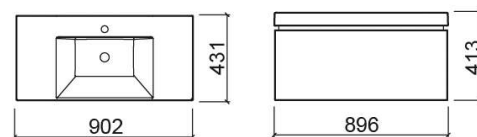

Vista 90 1-drawer vanity unit - White

Ref. 6080100

EAN Code. 5604815917338

Description

Vista 90cm vanity unit

Technical Information

Length: 896 mm

Width: 431 mm

Height: 413 mm

Collection: [Vista](#)

Product type: Vanity units

Style: Contemporary

Product Format: Rectangular

Material: Drawer Interior - melamine-faced chipboard; Vanity unit - Lacquered waterproof MDF