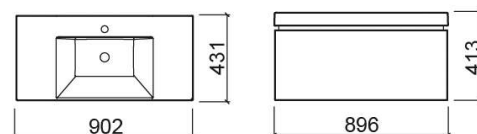

Vista 90 1-drawer vanity unit - White

Ref. 6080100

EAN Code. 5604815917338

Description

Vista 90cm vanity unit

Technical Information

Length: 896 mm

Width: 431 mm

Height: 413 mm

Collection: [Vista](#)

Product type: Vanity units

Style: Contemporary

Product Format: Rectangular

Material: Drawer Interior - melamine-faced
chipboard; Vanity unit - Lacquered waterproof MDF