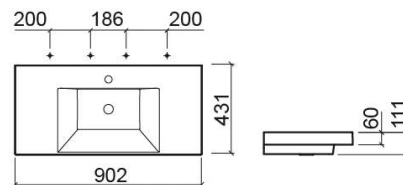

Vista 90 wall hung basin - White

Ref. 109920004

EAN Code. 5604815317978

Technical Information

Length: 902 mm

Width: 431 mm

Height: 111 mm

Weight: 22.2 kg

Collection: [Vista](#)

Product type: Basins

Style: Contemporary

Product Format: Rectangular

Material: Ceramic

Installation type: Wall hung

Features

- With tap hole
- Fixing kit included
- Without overflow - compatible with free-flow waste