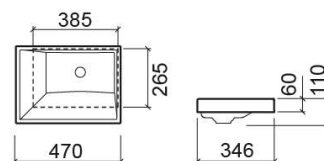

Vista basin - White

Discontinued

Ref. 109450004

EAN Code. 5604815325256

Description

Discontinued product - available until permanent stock rupture.

Features

- Without tap hole
- Without overflow - compatible with free-flow waste

Technical Information

Length: 470 mm

Width: 346 mm

Height: 110 mm

Weight: 7.8 kg

Collection: [Vista](#)

Product type: Basins

Style: Contemporary

Product Format: Rectangular

Material: Ceramic

Installation type: Countertop