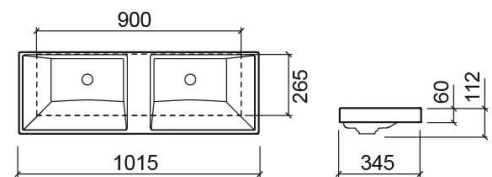

## Technical Information

Length: 1015 mm

Width: 345 mm

Height: 112 mm

Weight: 15.9 kg

Collection: [Vista](#)

Product type: Basins

Style: Contemporary

Product Format: Rectangular

Material: Ceramic

Installation type: Countertop