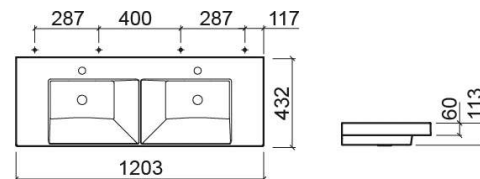

Vista wall hung double basin - White

Ref. 109430004

EAN Code. 5604815325232

Description

Vista 140cm basin

Technical Information

Length: 1203 mm

Width: 432 mm

Height: 113 mm

Weight: 28.3 kg

Collection: [Vista](#)

Product type: Basins

Style: Contemporary

Product Format: Rectangular

Material: Ceramic

Installation type: Wall hung

Features

- With 2 tap holes
- Fixing kit included
- Without overflow - compatible with free-flow waste

Variations

White

1402x432x110 mm

Ref. 109440004

EAN Code. 5604815325249

Weight: 34.49 kg