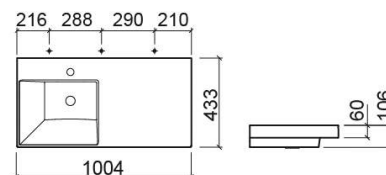

Vista wall hung basin - White

Ref. 109420004

EAN Code. 5604815325225

Description

Vista 50cm basin

Discontinued product - available until permanent stock rupture.

Features

- With tap hole
- Fixing kit included
- Without overflow - compatible with free-flow waste

Technical Information

Length: 1004 mm

Width: 433 mm

Height: 106 mm

Weight: 24.7 kg

Collection: [Vista](#)

Product type: Basins

Style: Contemporary

Product Format: Rectangular

Material: Ceramic

Bowl position: Left

Installation type: Wall hung