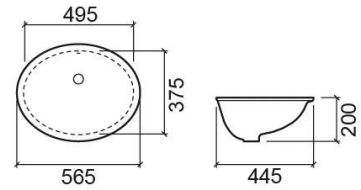

Vouga basin - White

Ref. 108350004

EAN Code. 5604815081855

Description

Discontinued product - available until permanent stock rupture.

Technical Information

Length: 565 mm

Width: 375 mm

Height: 200 mm

Weight: 7.50 kg

Collection: Vouga

Product type: Basins

Style: Traditional

Product Format: Oval

Material: Ceramic

Installation type: Undermount

Features

- With overflow ring
- With overflow
- Fixing kit not included
- Without tap hole

Variations

Pergamon (Discontinued)

565x375x200 mm

Ref. 108350054

EAN Code. 5604815081954

Weight: 7.50 kg