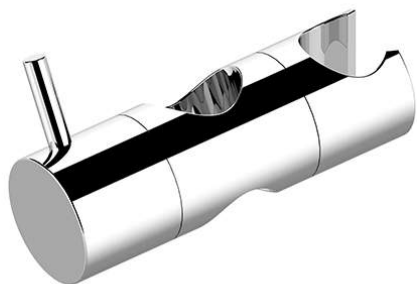

# Wall bracket for Torus and Tube shower kits - Chrome

Ref. 5A11370511

EAN Code. 5604815610772

## Technical Information

Weight: 0.05 kg

Collection: [Componentes, Torus, Tube](#)

Product type: Accessories

## Features

- Reference in technical drawing: Torus - Item 36
- Tube - Item 43
- Spare part for kit, rail and hand shower