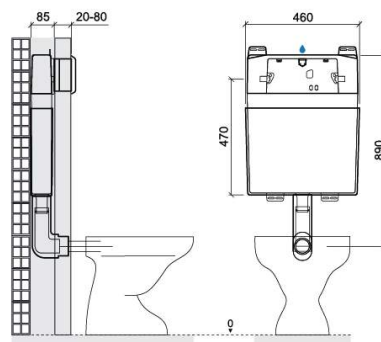

Wallfit concealed cistern - White

Ref. 40433

EAN Code. 5604815905250

Technical Information

Length: 460 mm

Width: 85 mm

Height: 890 mm

Weight: 3.60 kg

Collection: [Wallfit](#)

Product type: Cisterns, Installation and Flush Systems

Material: ABS

Installation type: Concealed

Features

- Dual flush
- Front wall thickness - 20 to 80mm
- Easy access to the inside for maintenance
- Fixing kit included
- Flush mechanism included
- Water inlet position G $\frac{1}{2}$ " - top centre
- Wall depth - more than 90mm
- Flush volume - 3/6Lpf
- Flush activation - frontal