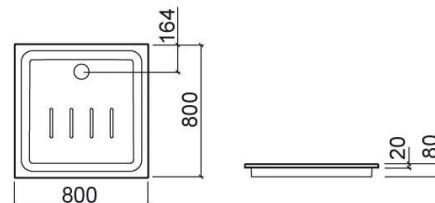

Waterline recessed shower tray - White

Ref. 107480004

EAN Code. 5604815314984

Description

Waterline 80x80cm shower tray

Technical Information

Length: 800 mm

Width: 800 mm

Height: 80 mm

Weight: 24.2 kg

Collection: [Waterline](#)

Product type: Shower trays

Style: Contemporary

Product Format: Square

Material: Ceramic

Installation type: Concealed

Features

- Textured bottom
- Ø90mm waste with built-in trap not included

Variations

White

900x900x73 mm

Ref. 107500004

EAN Code. 5604815316445

Weight: 39.6 kg