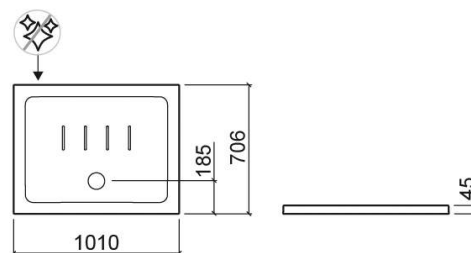

## Description

Waterline 100x90cm shower tray

## Technical Information

Length: 1000 mm

Width: 700 mm

Height: 45 mm

Weight: 28.6 kg

Collection: [Waterline](#)

Product type: Shower trays

Style: Contemporary

## Variations

White  
1200x900x45 mm  
Ref. 107752004  
EAN Code. 5604815328790  
Weight: 45.5 kg

White  
1200x800x45 mm  
Ref. 107742004  
EAN Code. 5604815328721  
Weight: 40.5 kg

White  
1200x700x45 mm  
Ref. 107462004  
EAN Code. 5604815121902  
Weight: 30.3 kg

White  
1400x700x45 mm  
Ref. 107512004  
EAN Code. 5604815317633  
Weight: 38.2 kg

White  
900x700x45 mm  
Ref. 107442004  
EAN Code. 5604815121889  
Weight: 26.2 kg

White  
1000x800x45 mm  
Ref. 107722004  
EAN Code. 5604815328561  
Weight: 33.86 kg