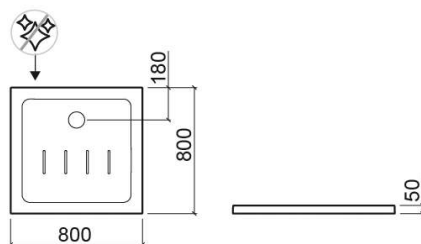

# Waterline square shower tray - White

Ref. 107470004

EAN Code. 5604815314854

## Description

Waterline 90x90cm shower tray

## Technical Information

Length: 800 mm

Width: 800 mm

Height: 50 mm

Weight: 27.8 kg

Collection: [Waterline](#)

Product type: Shower trays

Style: Contemporary

## Features

- Textured bottom
- Ø90mm waste with built-in trap not included
- Low profile tray

Variations

---

White  
900x900x50 mm  
Ref. 107780004  
EAN Code. 5604815328851  
Weight: 33.86 kg