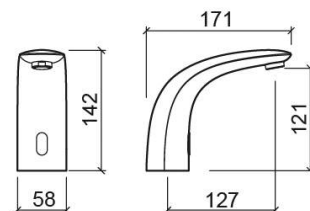

Wave sensor basin tap - Chrome

Ref. 515639111

EAN Code. 5604815616507

Technical Information

Length: 171 mm

Width: 142 mm

Height: 58 mm

Weight: 2.42 kg