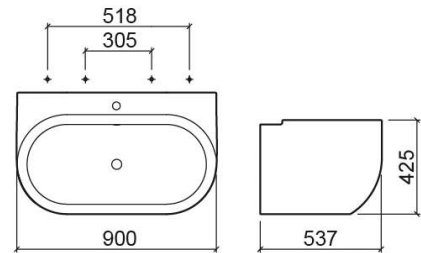

WCA 90 basin - White

Discontinued

Ref. 111770004

EAN Code. 5604815105391

Description

Discontinued product - available until permanent stock rupture.

Technical Information

Length: 900 mm

Width: 537 mm

Height: 425 mm

Weight: 45.80 kg

Collection: [WCA](#)

Product type: Basins

Style: Contemporary

Product Format: Oval

Material: Ceramic

Installation type: Wall hung

Features

- With overflow ring
- With tap hole
- With overflow
- Fixing kit included