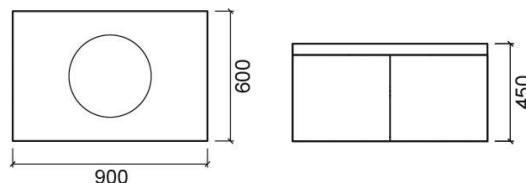

WCA 90 vanity unit - Matte white

Discontinued

Ref. 6110400

EAN Code. 5604815804041

Description

Discontinued product - available until permanent stock rupture.

Technical Information

Length: 900 mm

Width: 600 mm

Height: 450 mm

Weight: 39.50 kg

Collection: [WCA](#)

Product type: Vanity units

Style: Contemporary

Product Format: Rectangular

Material: Basin shelf - Corian; Vanity unit -
Lacquered waterproof MDF