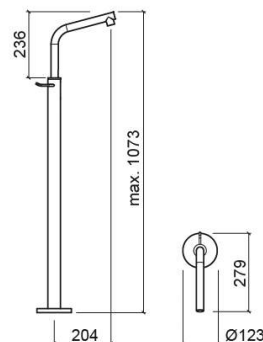

WCA basin mixer with L-shaped spout - Chrome

Ref. 511010111

EAN Code. 5604815608489

Technical Information

Length: 279 mm

Width: 123 mm

Height: 1073 mm

Weight: 12.70 kg

Collection: [WCA](#)

Product type: Taps

Style: Contemporary

Material: Brass

Installation type: Floor

Features

- Fixing kit included
- Hot & cold flexible connectors included
- Single lever mixer
- Waste not included
- Water inlet base included