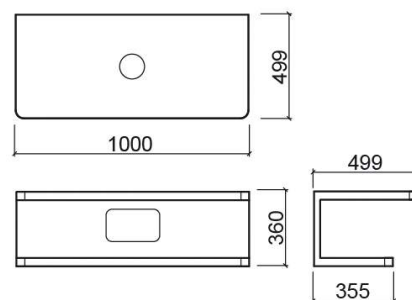

WCA basin shelf - White

Discontinued

Ref. 6160100

EAN Code. 5604815911497

Description

Discontinued product - available until permanent stock rupture.

Features

- Side basin
- Basin shelf with hole for basin

Technical Information

Length: 1000 mm

Width: 499 mm

Height: 360 mm

Weight: 26.00 kg

Collection: [Hi-d-den](#)

Product type: Vanity units

Style: Contemporary

Product Format: Rectangular

Material: Vanity unit - Lacquered waterproof MDF

Bowl position: Centre

Installation type: Wall hung

Downloads

Cleaning Manuals

[Cleaning Manual \(PDF\)](#) ,

2D & 3D Files