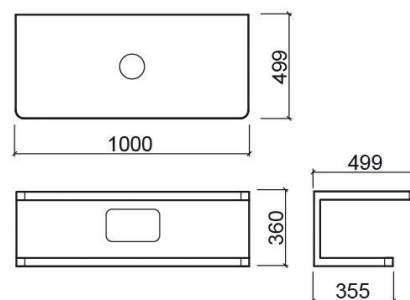

WCA basin shelf - White

Discontinued

Ref. 6160100

EAN Code. 5604815911497

Description

Discontinued product - available until permanent stock rupture.

Features

- Side basin
- Basin shelf with hole for basin

Technical Information

Length: 1000 mm

Width: 499 mm

Height: 360 mm

Weight: 26.00 kg

Collection: Hi-d-den

Product type: Vanity units

Style: Contemporary

Product Format: Rectangular

Material: Vanity unit - Lacquered waterproof MDF

Bowl position: Centre

Installation type: Wall hung

Downloads

Cleaning Manuals

[Cleaning Manual \(PDF\)](#) ,

2D & 3D Files