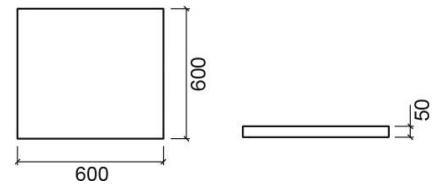

WCA basin shelf - White

Discontinued

Ref. 6119000

EAN Code. 5604815804140

Description

Discontinued product - available until permanent stock rupture.

Features

- Basin shelf without hole for basin

Technical Information

Length: 600 mm

Width: 600 mm

Height: 50 mm

Weight: 14.50 kg

Collection: [WCA](#)

Product type: Vanity units

Style: Contemporary

Product Format: Rectangular

Material: Basin shelf - Corian

Installation type: Wall hung

Variations

White (Discontinued)

900x600x50 mm

Ref. 6119100

EAN Code. 5604815804157