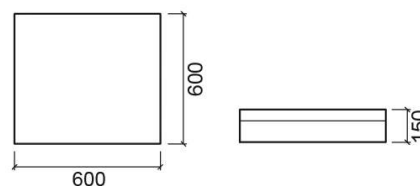

## WCA basin shelf with drawer - White

Discontinued

Ref. 6110000

EAN Code. 5604815804003

### Technical Information

Length: 600 mm

Width: 600 mm

Height: 150 mm

Weight: 35.4 kg

Collection: [WCA](#)

Product type: Vanity units

Style: Contemporary

## Variations

---

White (Discontinued)

900x600x150 mm

Ref. 6110100

EAN Code. 5604815804010

Weight: 52.20 kg