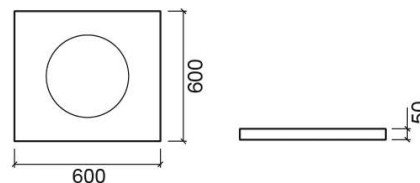

WCA basin shelf for inset basin - Matte white

Discontinued

Ref. 6119200

EAN Code. 5604815804164

Description

Discontinued product - available until permanent stock rupture.

Features

- Basin shelf with hole for basin

Technical Information

Length: 600 mm

Width: 600 mm

Height: 50 mm

Weight: 28.20 kg

Collection: [WCA](#)

Product type: Vanity units

Style: Contemporary

Product Format: Rectangular

Material: Basin shelf - Corian

Bowl position: Centre

Installation type: Wall hung

Downloads

Cleaning Manuals

[Cleaning Manual \(PDF\)](#) ,

Technical Drawings