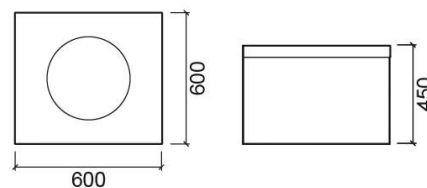

WCA basin shelf for inset basin - Matte white

Discontinued

Ref. 6110300

EAN Code. 5604815804034

Description

Discontinued product - available until permanent stock rupture.

Technical Information

Length: 600 mm

Width: 600 mm

Height: 450 mm

Weight: 27.50 kg

Collection: [WCA](#)

Product type: Vanity units

Style: Contemporary

Product Format: Rectangular

Material: Basin shelf - Corian; Vanity unit -
Lacquered waterproof MDF

Bowl position: Centre

Installation type: Wall hung

Features

- Door opening to the right
- Basin shelf with hole for basin
- With door
- Door with Click-to-Open system

Downloads

Cleaning Manuals

Cleaning Manual (PDF) ,